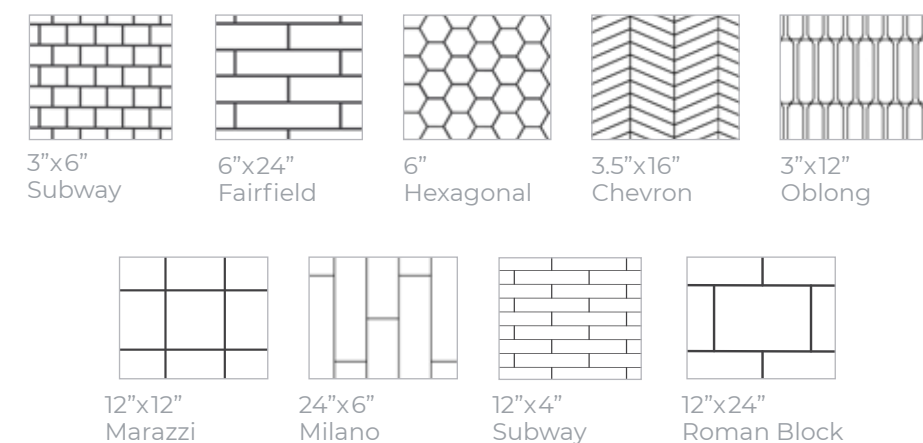

Metal Rectangular & Corner Shelves
Add extra storage with modern-looking shelves available in five finishes.

- White Shower Base & Single Tier Shelf
- Roman Stone Reveal Subway Wall System
- Chrome Round Valve Grab Bar
- Chrome Fixtures and Shower Rod

EXPRESS YOUR *Style*

Colors & Patterns

Simulated Tile Wall Patterns and Decorative Trim Accents

Reveal, Othello, Grayline and London Fog Laser-Etched Tiles

Modern Accents

- Create a modern accent to your shower by inserting one of our Deco wall inserts. Available in subway, 1" x 8" stacked or hexagon pattern.
- Our contemporary Scalloped Accent Wall* provides rich textures in a wave form that enhances any smooth wall system.