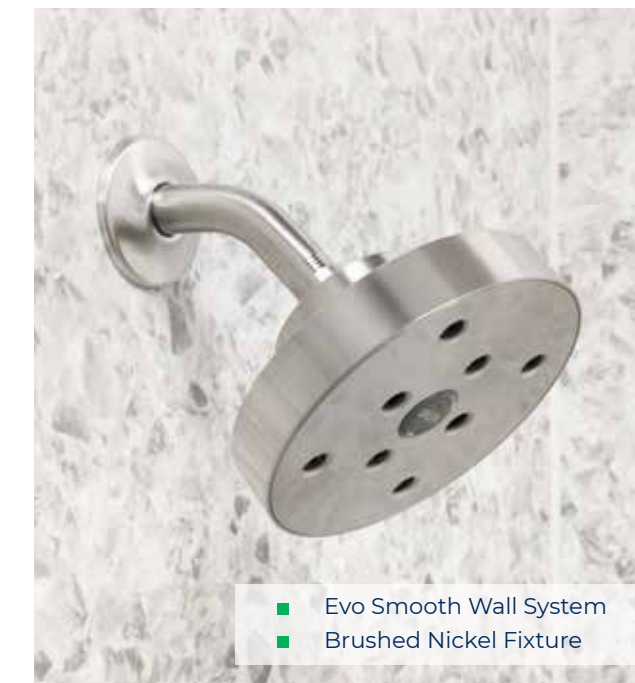

Metal Rectangular & Corner Shelves
Add extra storage with modern-looking shelves available in five finishes.

- White Shower Base & Single Tier Shelf
- Roman Stone Reveal Subway Wall System
- Chrome Round Valve Grab Bar
- Chrome Fixtures and Shower Rod

EXPRESS YOUR *Style*

Colors & Patterns

Simulated Tile Wall Patterns and Decorative Trim Accents

Reveal, Othello, Grayline and London Fog Laser-Etched Tiles

Modern Accents

- Create a modern accent to your shower by inserting one of our Deco wall inserts. Available in subway, 1" x 8" stacked or hexagon pattern.
- Our contemporary Scalloped Accent Wall* provides rich textures in a wave form that enhances any smooth wall system.

*Scalloped Accent Walls cannot be used on plumbing walls.

- Galena Smooth Wall System
- Brushed Gold Single Tier Corner Shelf, Rain Showerhead and Fixtures

- Evo Smooth Wall System
- Brushed Nickel Fixture