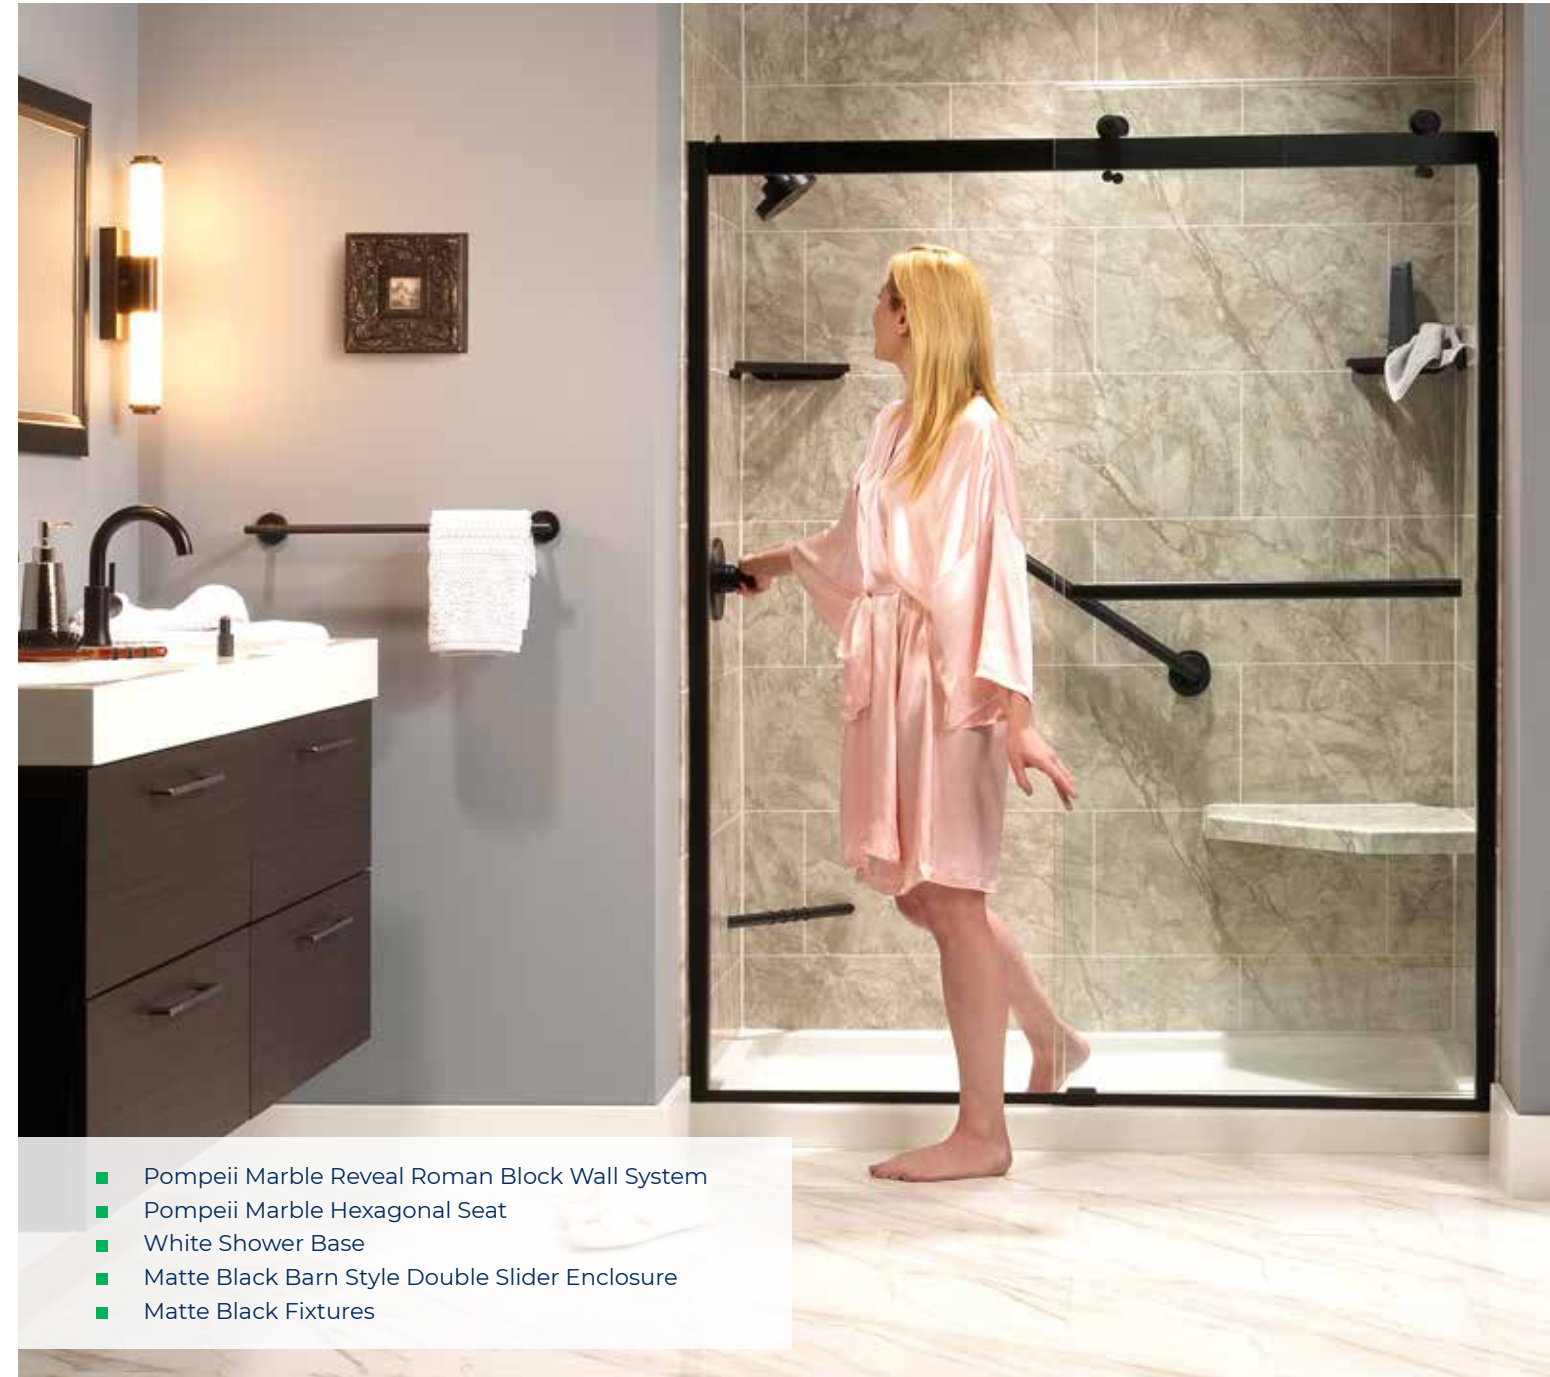

A BEAUTIFUL BATHROOM

Without Delay

Few things of long-term value can be completed in 24 hours — until now.

Bath Planet can accomplish amazing bath and shower renovations in as little as one day! Why live through the hassle and expense of traditional bath remodels? The tear-out debris, the grout mess, the weeks of inconvenience ... not to mention the high cost. Bath Planet acrylic bath and wall systems are an easier and more enjoyable way to achieve the bathroom of your dreams.

Bath Planet's flexible financing programs will make your dream bath surprisingly affordable. Purchase your new bath and wall system with no money down, no monthly payments and no interest for up to 12 months (with approved credit).

DID YOU KNOW?

- Pompeii Marble Reveal Roman Block Wall System
- Pompeii Marble Hexagonal Seat
- White Shower Base
- Matte Black Barn Style Double Slider Enclosure
- Matte Black Fixtures