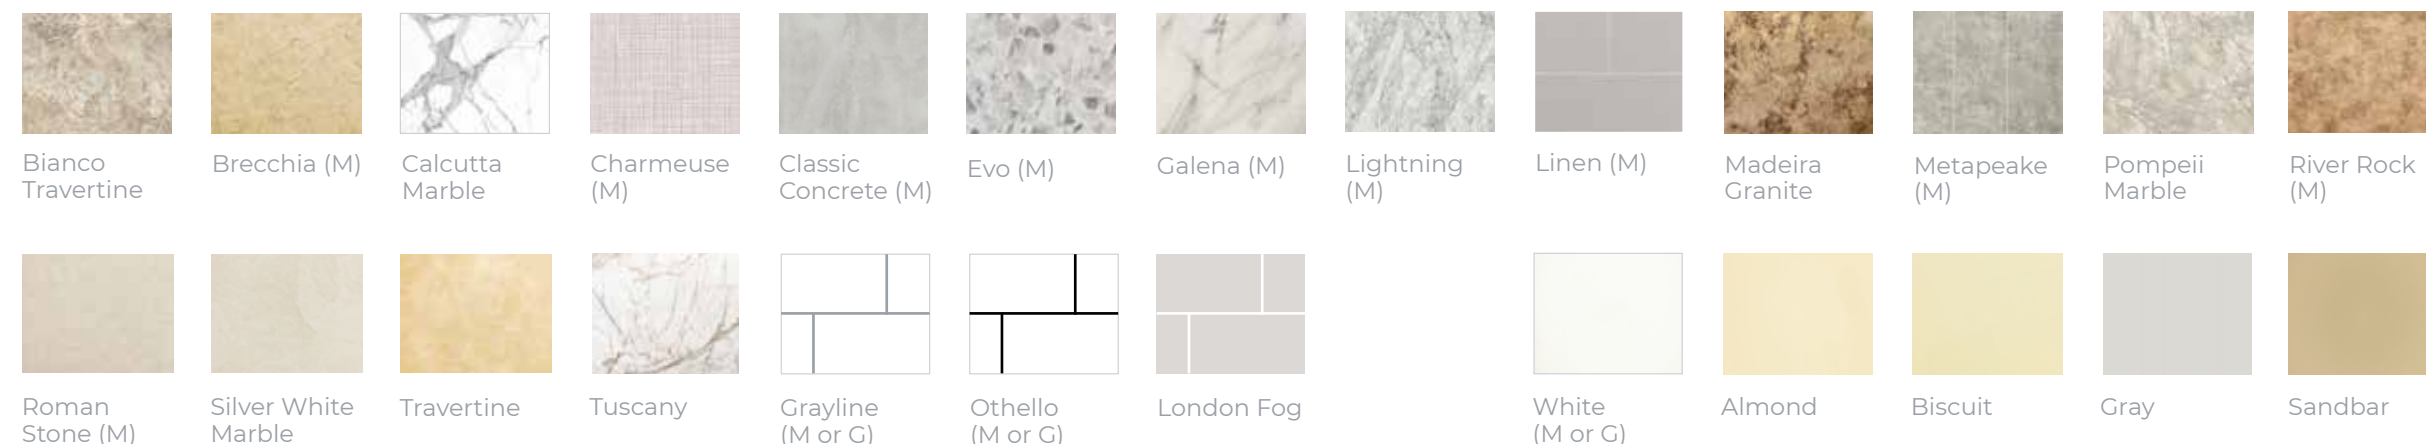

EXPRESS YOUR *Style*

Colors & Patterns