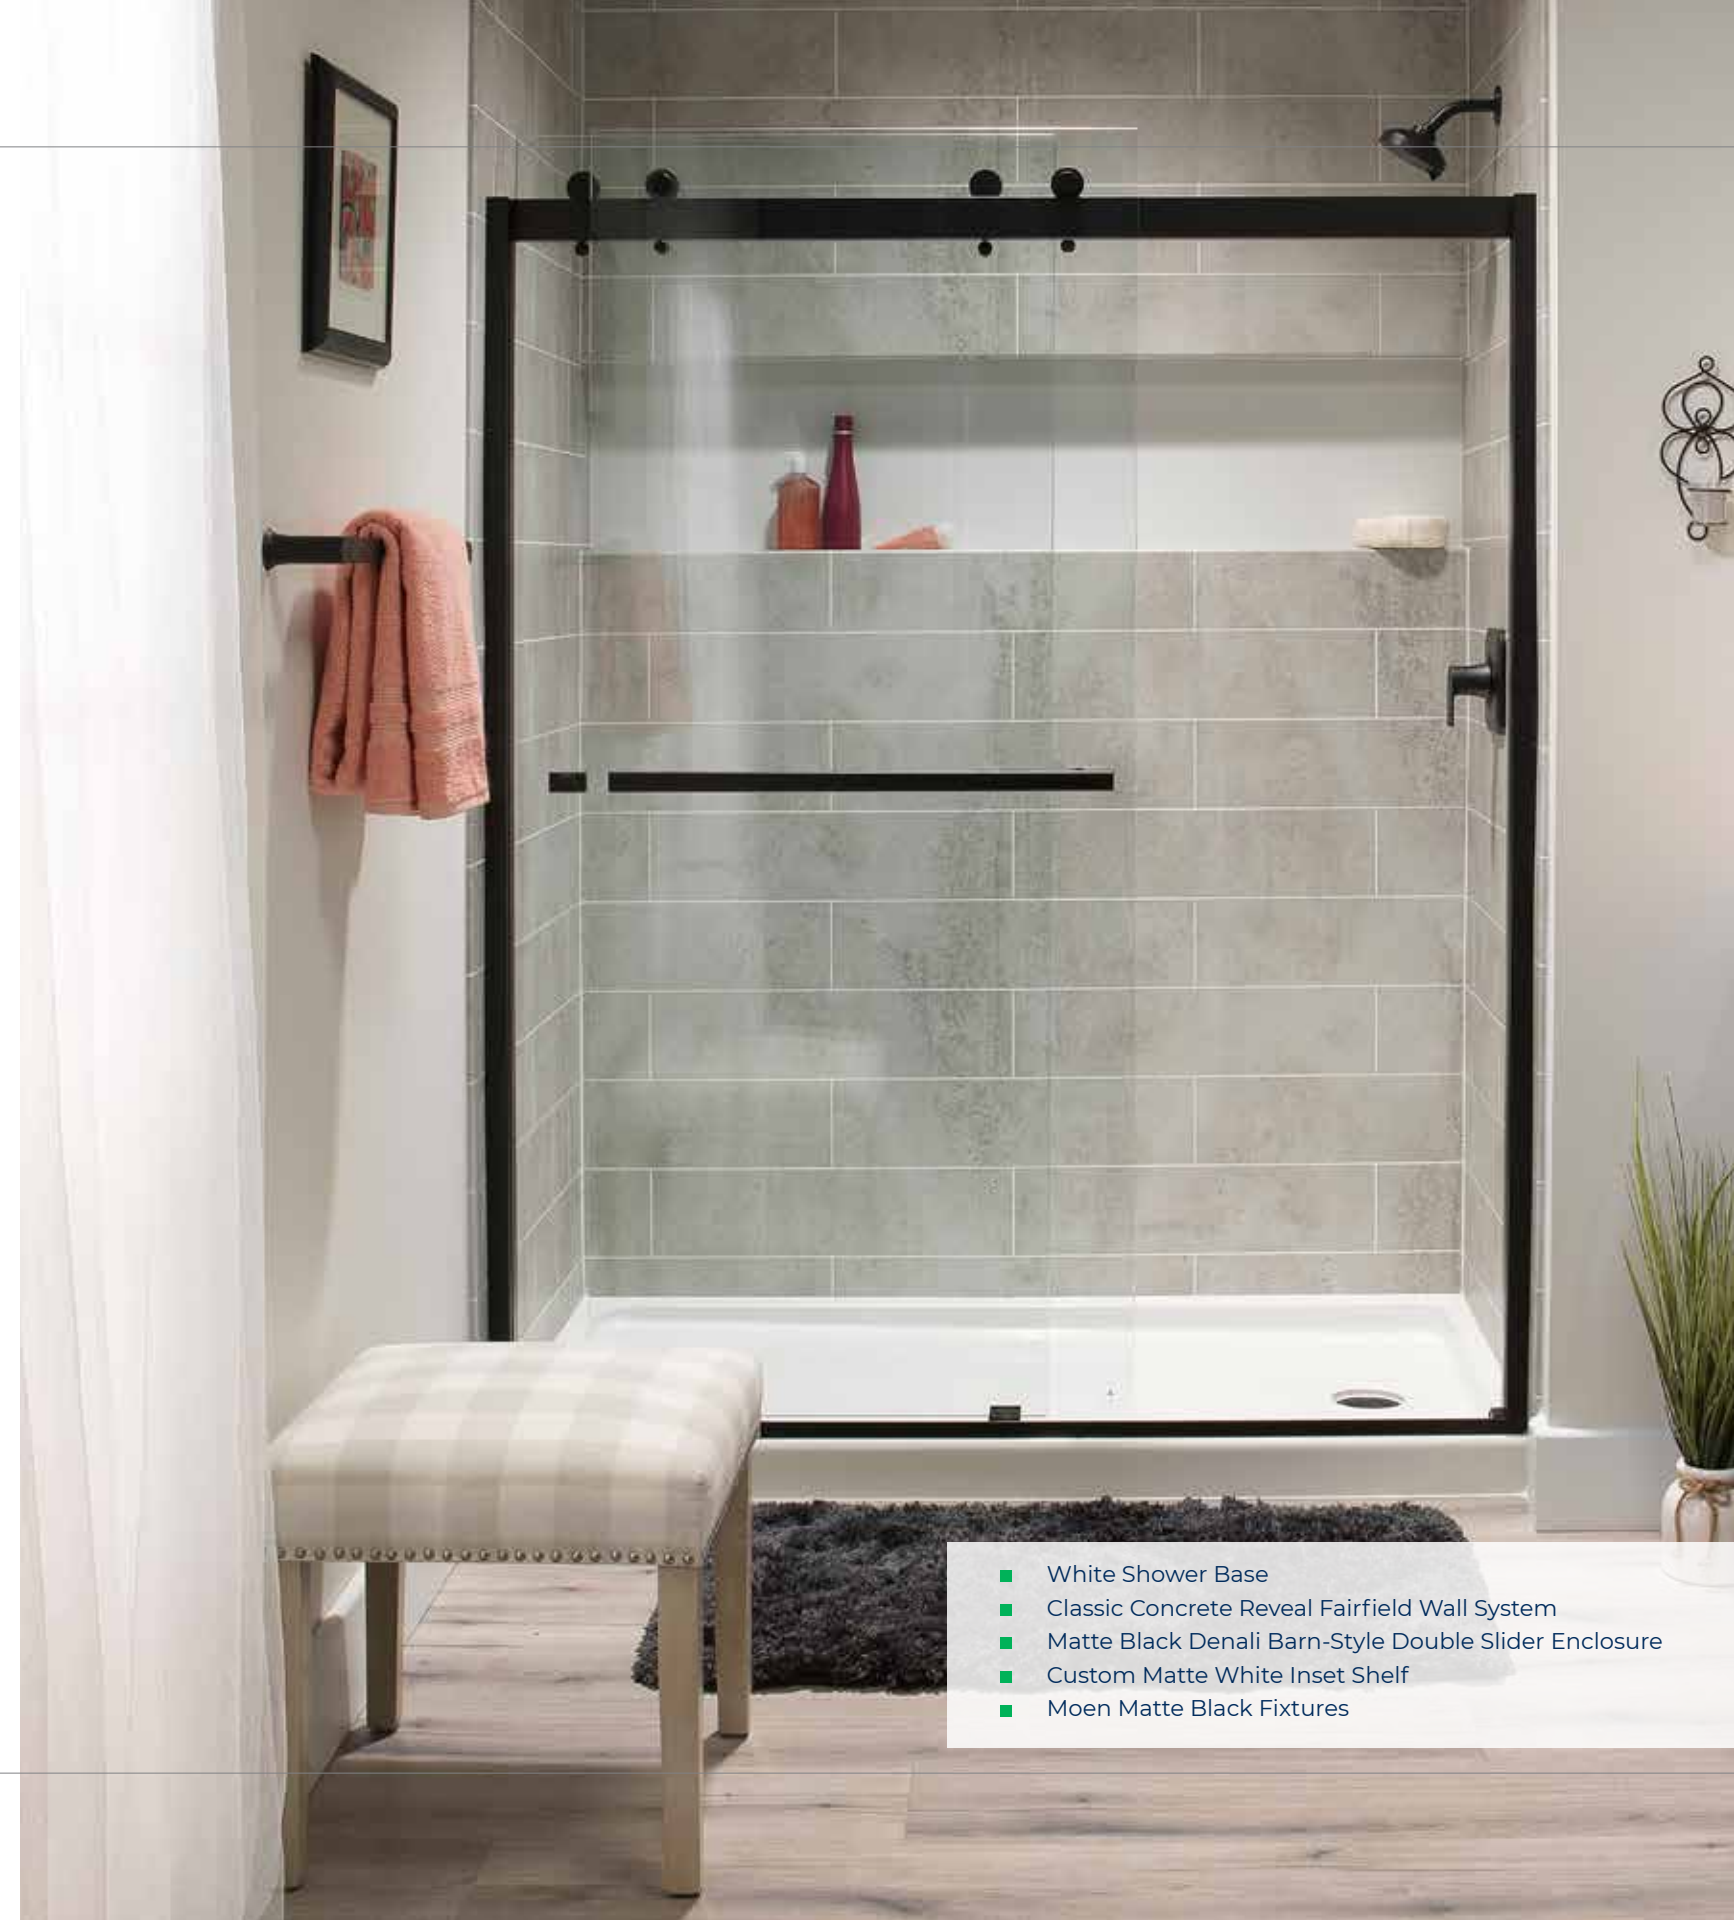

- White Shower Base
- Classic Concrete Reveal Fairfield Wall System
- Matte Black Denali Barn-Style Double Slider Enclosure
- Custom Matte White Inset Shelf
- Moen Matte Black Fixtures

GOOD HOUSEKEEPING®

After meticulous evaluation by the Good Housekeeping Institute, Bath Planet has earned the coveted Good Housekeeping Seal, the most widely recognized symbol of customer assurance and protection in the U.S. The Seal provides a limited, two-year warranty, meaning that the Institute will replace or refund the price paid for any Bath Planet product that proves to be defective*. This is in addition to Bath Planet's limited lifetime warranty for as long as you own your home.

BETTER BUSINESS BUREAU®

Accredited by the Better Business Bureau (BBB), Bath Planet meets the organization's strict Code of Business Practices. This means we adhere to sound advertising, selling and customer service practices that enhance customer trust and confidence in business. Bath Planet is committed to customer care and satisfaction, and proud of our relationship and good standing with the BBB.

NAHB/Home Innovation Research Labs®

Bath Planet has the endorsement of the Home Innovation Research Labs. This recognition is an honored mark of product quality and performance. The Research Lab independently tests Bath Planet products to exacting industry standards, using nationally-recognized test methods and certifies that our products meet or exceed the requirements of the highest standards.

GUILDQUALITY®

GuildQuality is a leading consumer survey organization that helps Bath Planet measure customer satisfaction. We are dedicated to delivering an exceptional customer experience. As part of our commitment to customer satisfaction, we survey every installation to obtain customer feedback. GuildQuality provides this extensive customer satisfaction surveying and reporting to Bath Planet, in order to help us continually improve service to our customers.

MADE IN THE U.S.A.

We're committed to offering the finest products available and to strengthening the American economy by providing U.S.-based jobs. Bath Planet acrylic products are proudly manufactured in the U.S.A.

Bath Planet offers a stylish selection of faucets, accessories, and showering products. These products combine style and functionality with durability for a lifetime of customer satisfaction. Liquid Accents is a BCI-exclusive, quality bath product line that provides dealers with economical solutions in shower heads, grab bars, foot rests, trim products, enclosures, shelving and walk-in bathtubs.

PARTNERS

Bath Planet has also partnered with these top quality manufacturers to provide alternative plumbing products in a variety of finishes for our customers.

Bath Planet is a registered trademark of Bath Planet LLC. All other trademarks are the property of their respective owners.