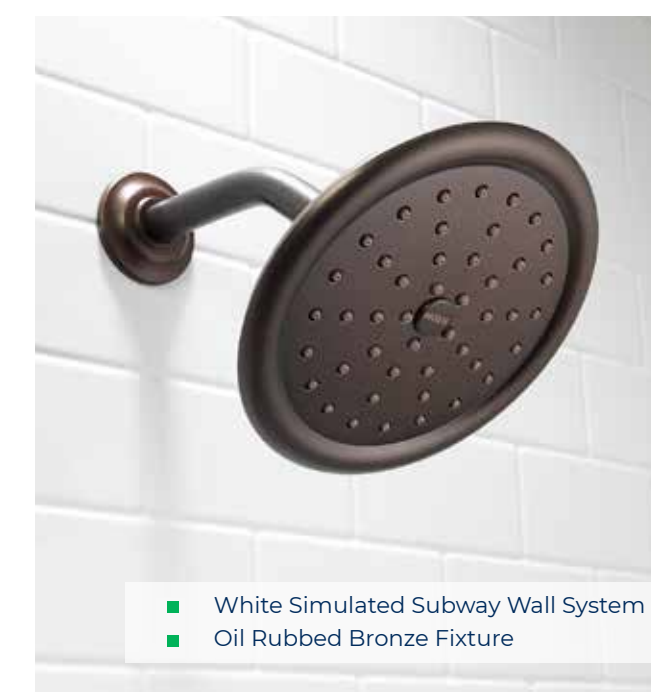

*Scalloped Accent Walls cannot be used on plumbing walls.

- Galena Smooth Wall System
- Brushed Gold Single Tier Corner Shelf, Rain Showerhead and Fixtures

- Evo Smooth Wall System
- Brushed Nickel Fixture

- Chrome Fixture

- Classic Concrete Wall System
- Matte Black Fixture

- White Simulated Subway Wall System
- Oil Rubbed Bronze Fixture

Additional Offerings

One style does not fit every bathroom. That's why Bath Planet offers you the largest selection of wall colors in the industry. Choose from the hundreds of combinations of patterns and colors to suit your style.