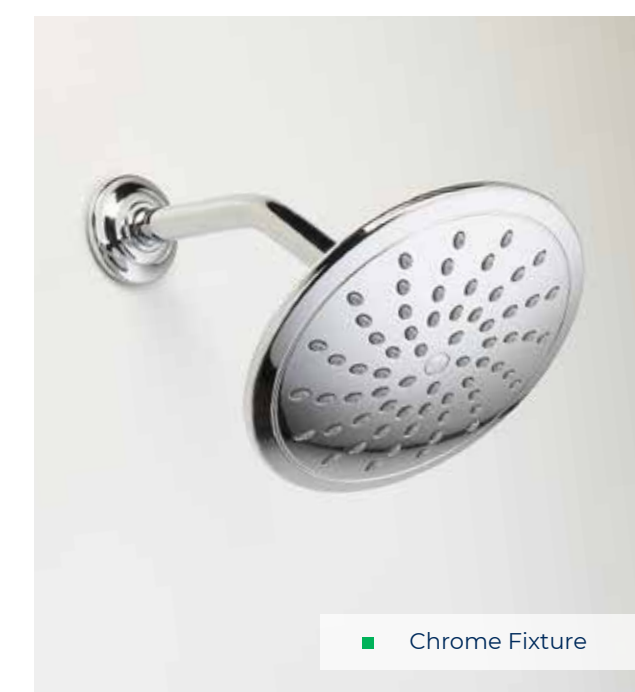

Metal Rectangular & Corner Shelves
Add extra storage with modern-looking shelves available in five finishes.

- White Shower Base & Single Tier Shelf
- Roman Stone Reveal Subway Wall System
- Chrome Round Valve Grab Bar
- Chrome Fixtures and Shower Rod

EXPRESS YOUR *Style*

Colors & Patterns

Simulated Tile Wall Patterns and Decorative Trim Accents

Reveal, Othello, Grayline and London Fog Laser-Etched Tiles

Modern Accents

- Create a modern accent to your shower by inserting one of our Deco wall inserts. Available in subway, 1" x 8" stacked or hexagon pattern.
- Our contemporary Scalloped Accent Wall* provides rich textures in a wave form that enhances any smooth wall system.

*Scalloped Accent Walls cannot be used on plumbing walls.

- Galena Smooth Wall System
- Brushed Gold Single Tier Corner Shelf, Rain Showerhead and Fixtures

- Evo Smooth Wall System
- Brushed Nickel Fixture

- Chrome Fixture

- Classic Concrete Wall System
- Matte Black Fixture

- White Simulated Subway Wall System
- Oil Rubbed Bronze Fixture

Additional Offerings

One style does not fit every bathroom. That's why Bath Planet offers you the largest selection of wall colors in the industry. Choose from the hundreds of combinations of patterns and colors to suit your style.