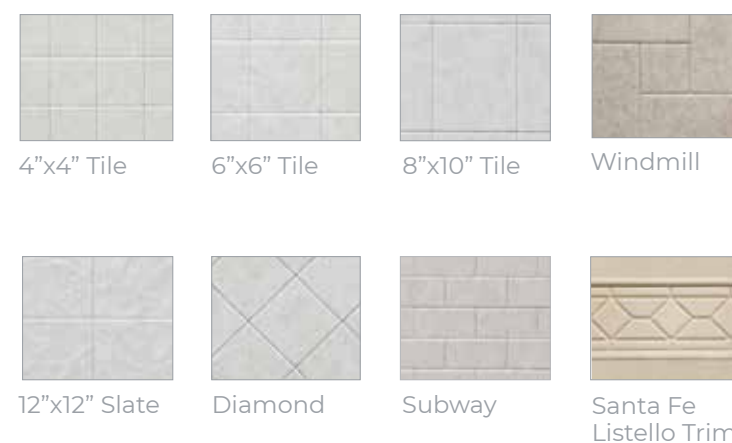

Metal Rectangular & Corner Shelves
Add extra storage with modern-looking shelves available in five finishes.

- White Shower Base & Single Tier Shelf
- Roman Stone Reveal Subway Wall System
- Chrome Round Valve Grab Bar
- Chrome Fixtures and Shower Rod

EXPRESS YOUR *Style*

Colors & Patterns

Simulated Tile Wall Patterns and Decorative Trim Accents

Reveal, Othello, Grayline and London Fog Laser-Etched Tiles

Modern Accents

- Create a modern accent to your shower by inserting one of our Deco wall inserts. Available in subway, 1" x 8" stacked or hexagon pattern.
- Our contemporary Scalloped Accent Wall* provides rich textures in a wave form that enhances any smooth wall system.