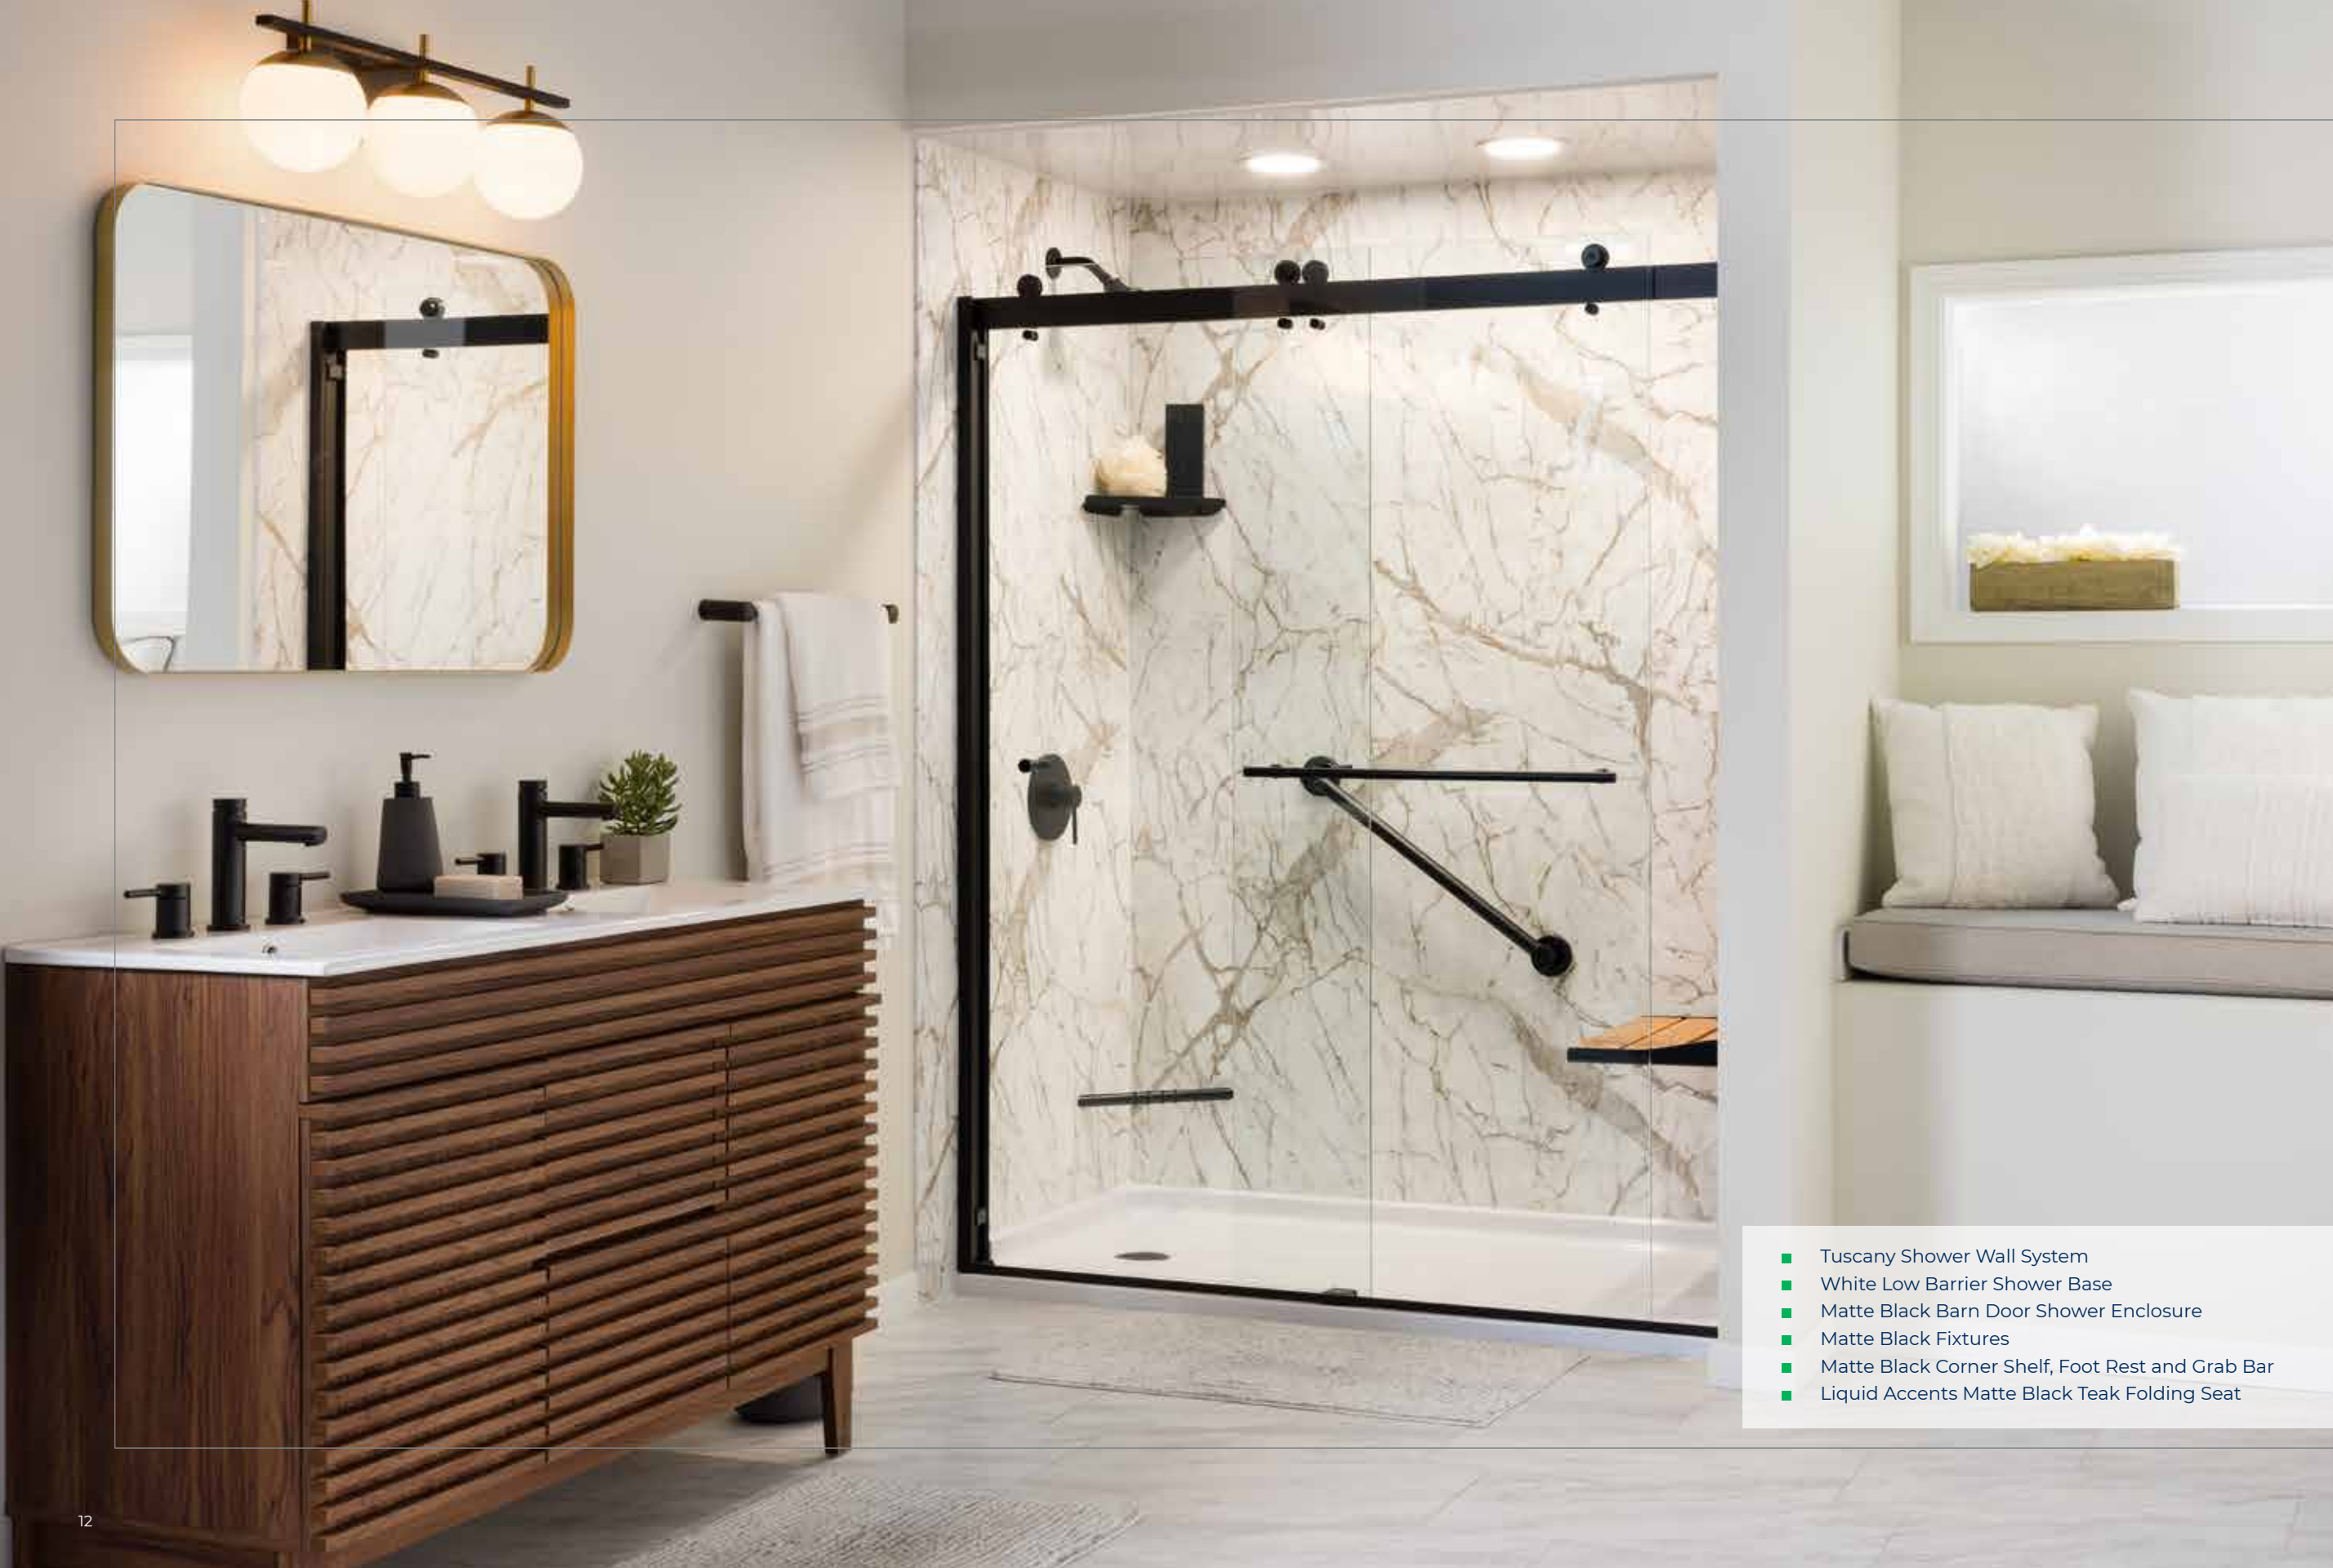

DID YOU KNOW?

- Pompeii Marble Reveal Roman Block Wall System
- Pompeii Marble Hexagonal Seat
- White Shower Base
- Matte Black Barn Style Double Slider Enclosure
- Matte Black Fixtures

- Calcutta Marble Smooth Wall System
- White Winged Skirt Bathtub
- Scalloped Accent Wall in Custom Shelf
- Moen Brushed Gold Fixtures